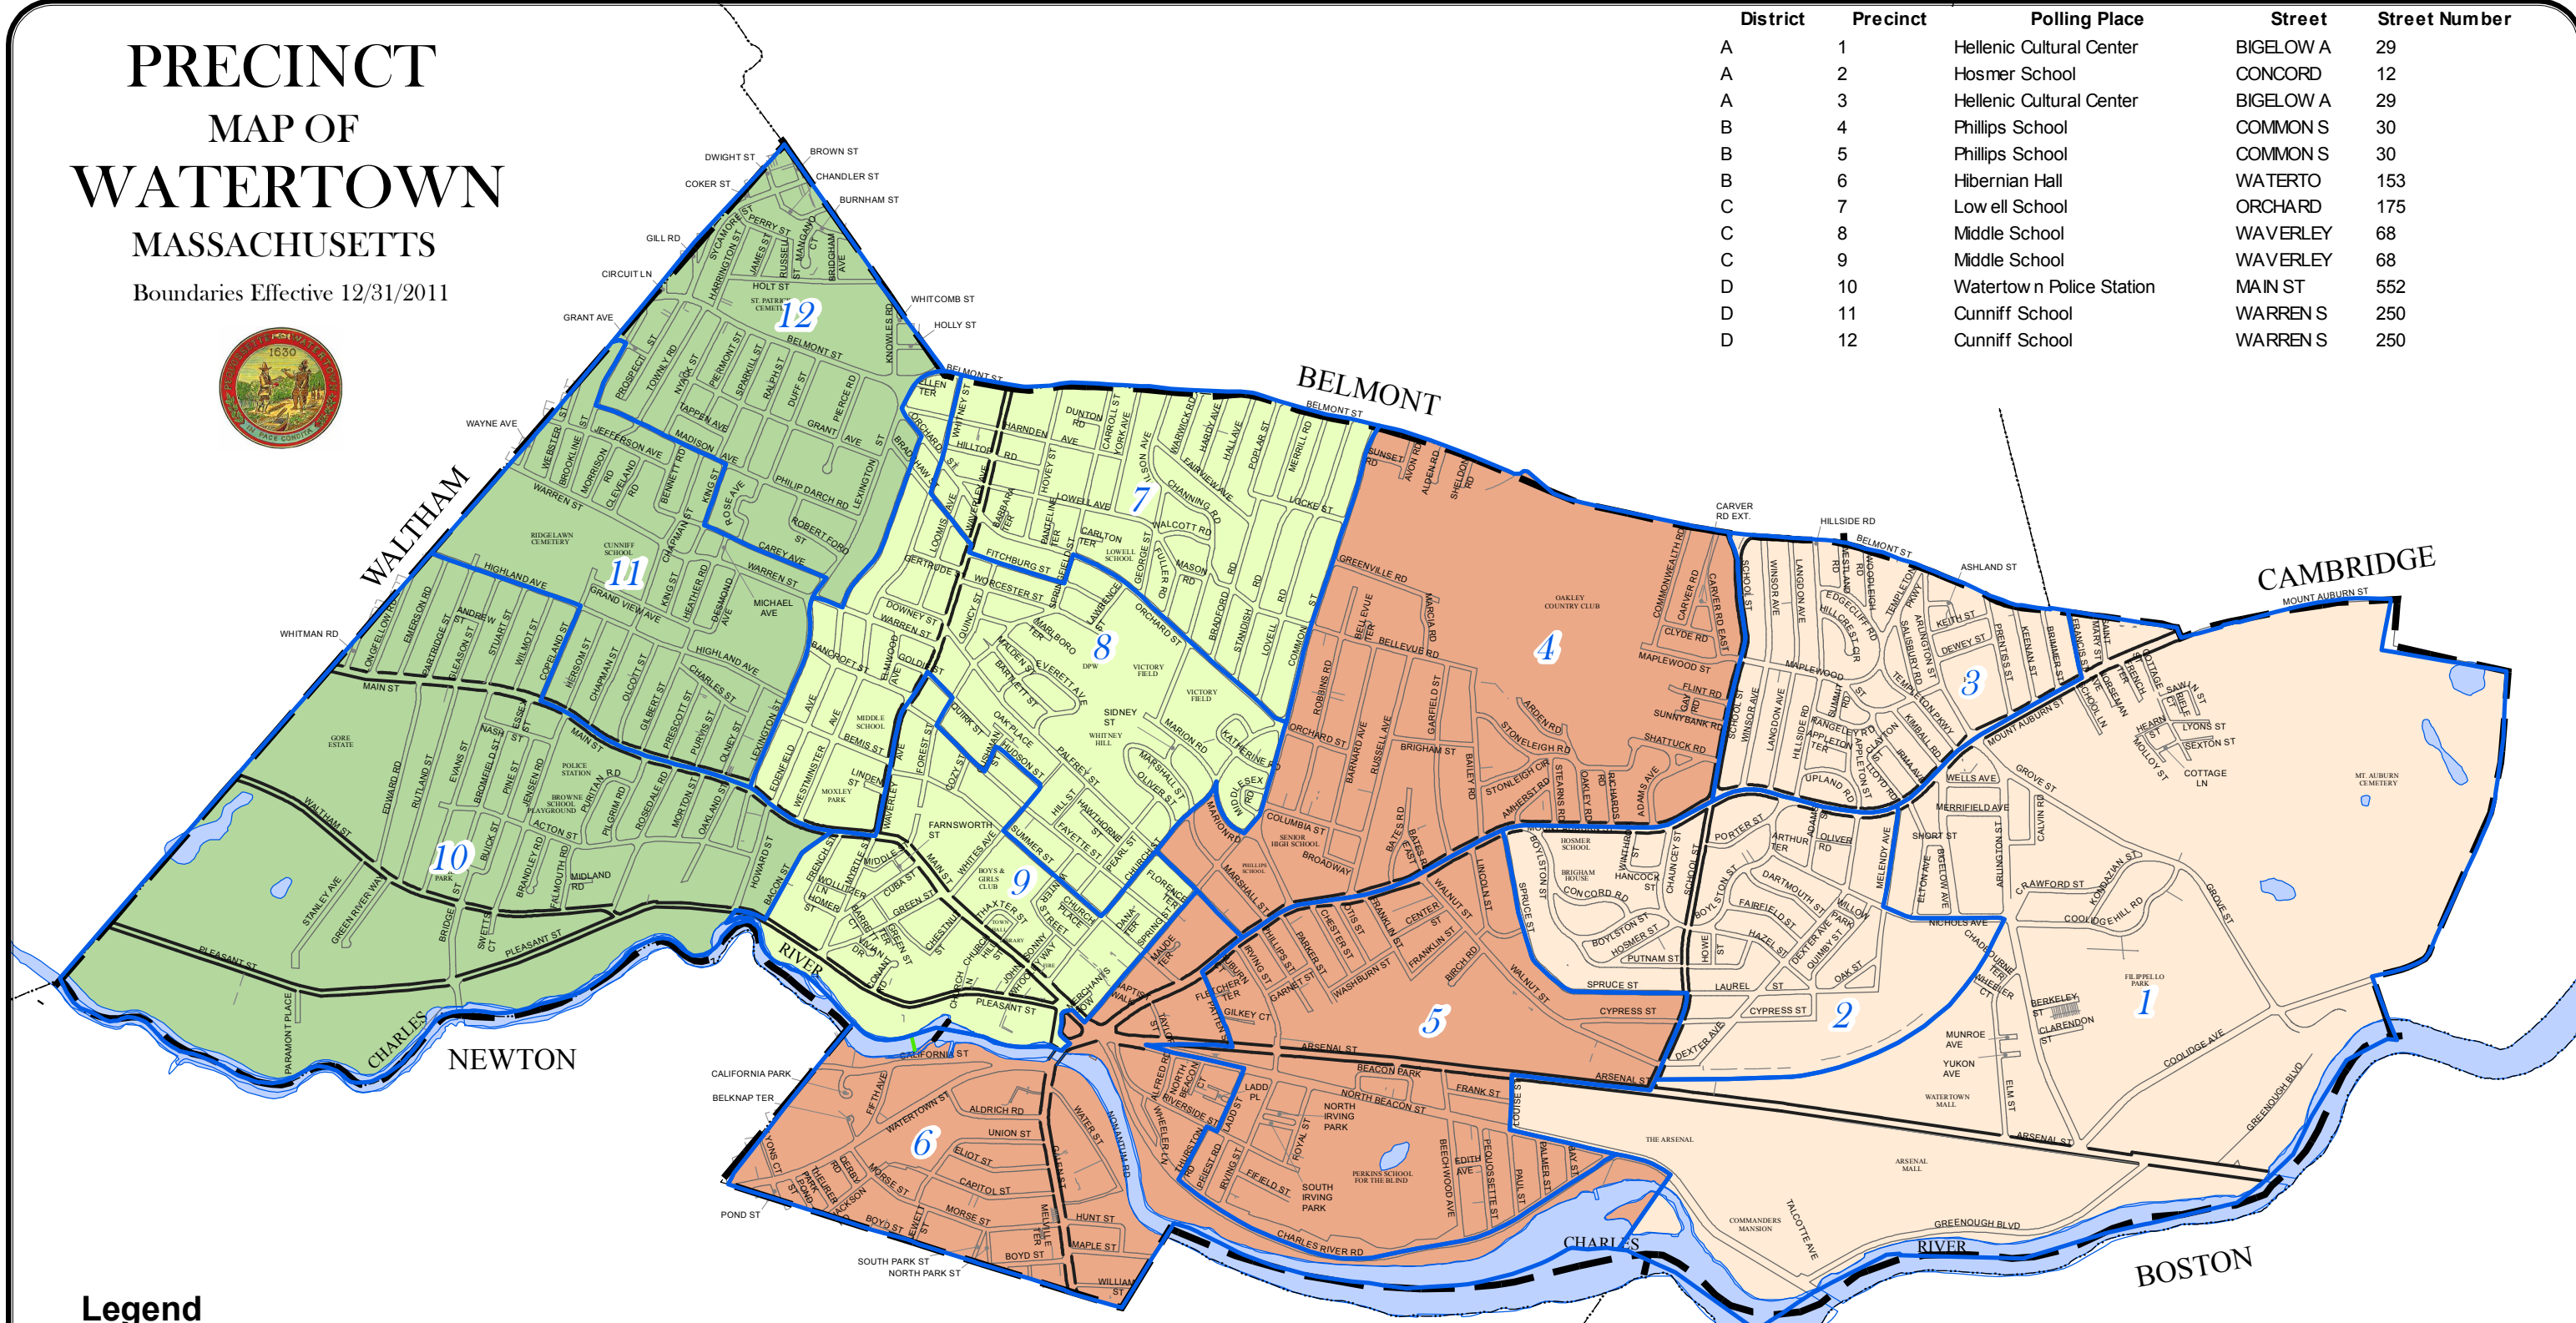

PRECINCT MAP OF WATERTOWN MASSACHUSETTS

Boundaries Effective 12/31/2011

District	Precinct	Polling Place	Street	Street Number
A	1	Hellenic Cultural Center	BIGELOW A	29
A	2	Hosmer School	CONCORD	12
A	3	Hellenic Cultural Center	BIGELOW A	29
B	4	Phillips School	COMMONS	30
B	5	Phillips School	COMMONS	30
B	6	Hibernian Hall	WATERTO	153
C	7	Low ell School	ORCHARD	175
C	8	Middle School	WAVERLEY	68
C	9	Middle School	WAVERLEY	68
D	10	Watertown Police Station	MAIN ST	552
D	11	Cunniff School	WARREN S	250
D	12	Cunniff School	WARREN S	250

Legend

- Watertown Precincts
- Electoral Districts**
- District A
- District B
- District C
- District D

Map last updated November 16, 2011